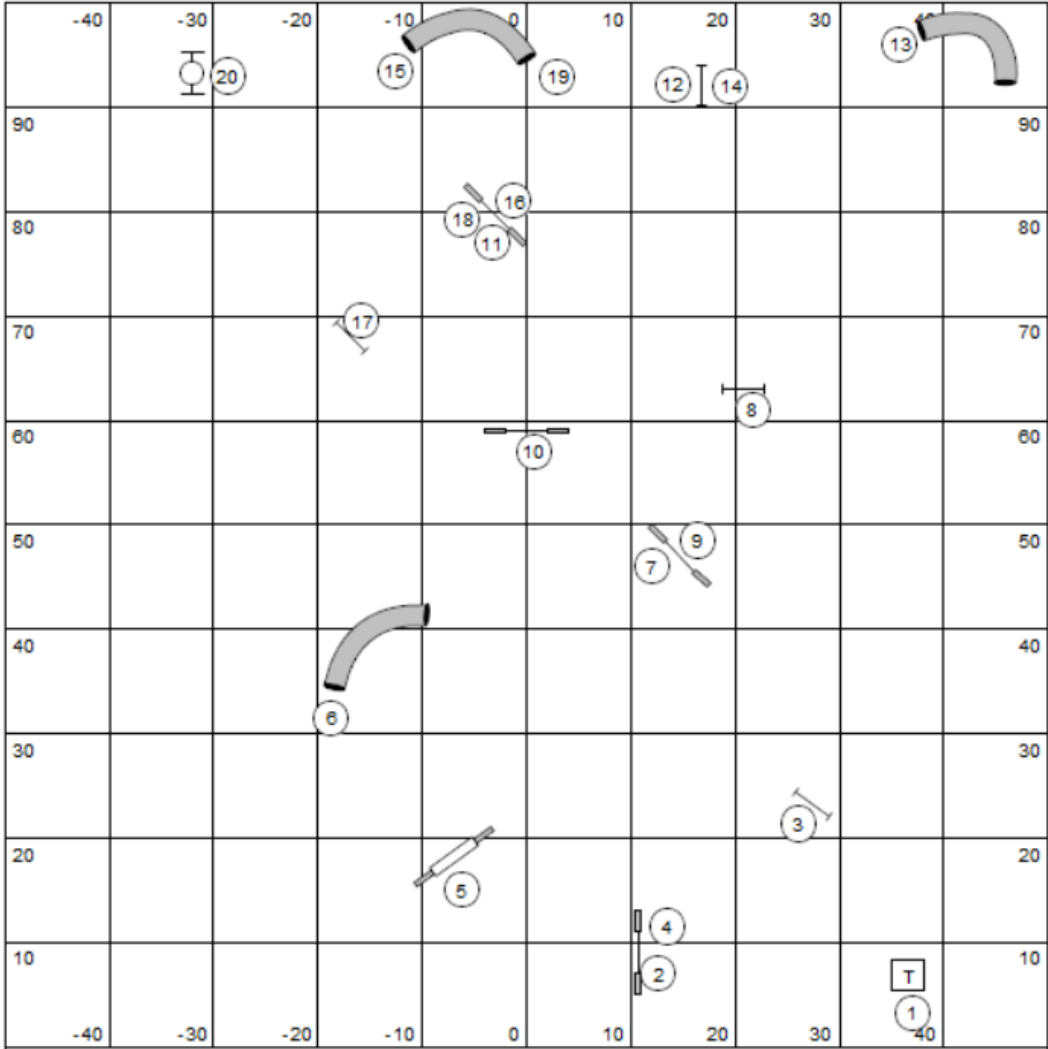

Expert Jumpers

VALOR
April 2018 Rd 1
Michele Godlevski