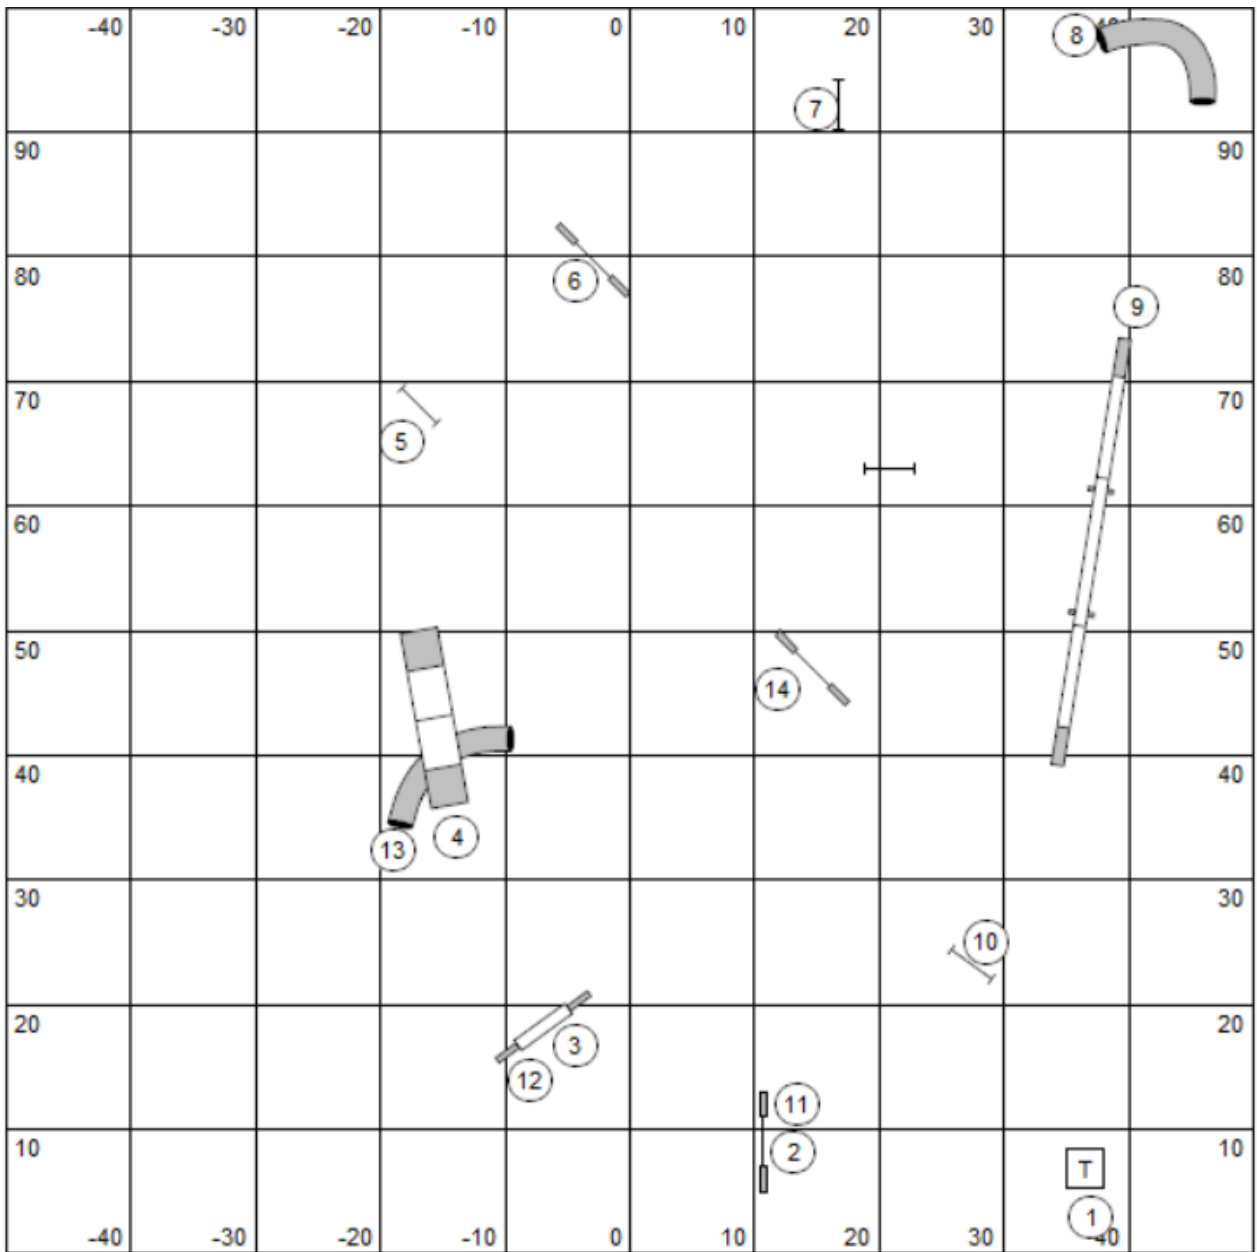

Expert Standard

VALOR  
 April 2016 Rd 1  
 Michele Godlevski

Intermediate Standard

VALOR  
 April 2016 Rd 1  
 Michele Godlevski

Beginner Standard

VALOR  
 April 2016 Rd 1  
 Michele Godlevski

Tunnel Jacks = Snooker Q  
 Beg = up to 5  
 Int = up to 6  
 Exp = up to 7