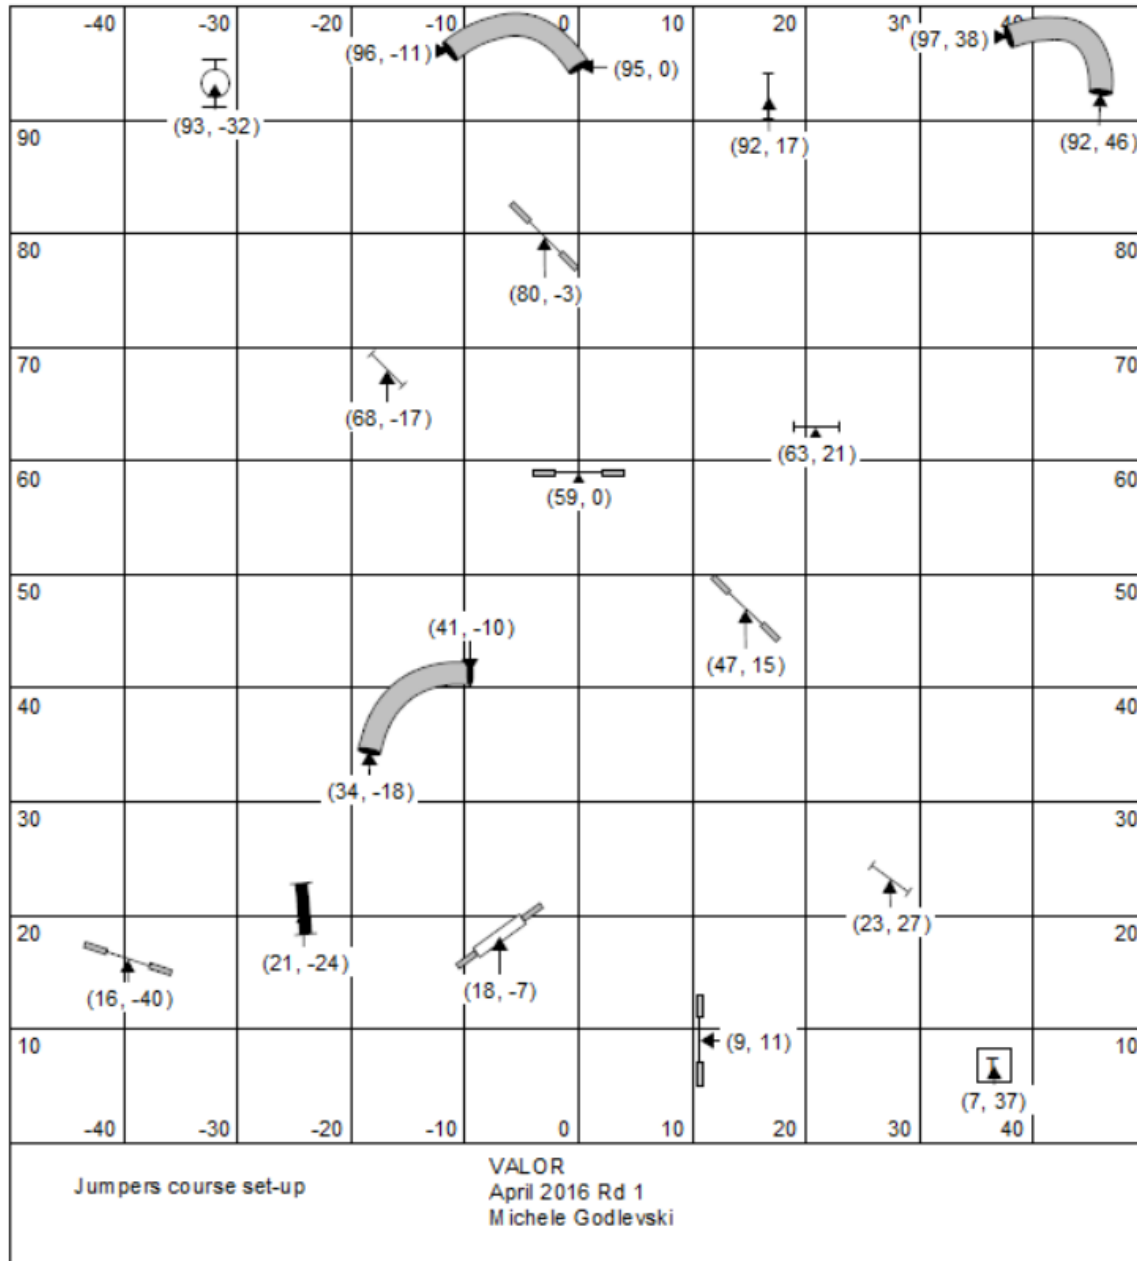

Expert Standard

VALOR  
 April 2016 Rd 1  
 Michele Godlevski

Intermediate Standard

VALOR  
 April 2016 Rd 1  
 Michele Godlevski

Beginner Standard

VALOR  
 April 2016 Rd 1  
 Michele Godlevski

Tunnel Jacks = Snooker Q  
 Beg = up to 5  
 Int = up to 6  
 Exp = up to 7

VALOR  
 April 2016 Rd 1  
 Michele Godlevski

Expert Jumpers

VALOR  
 April 2018 Rd 1  
 Michele Godlevski