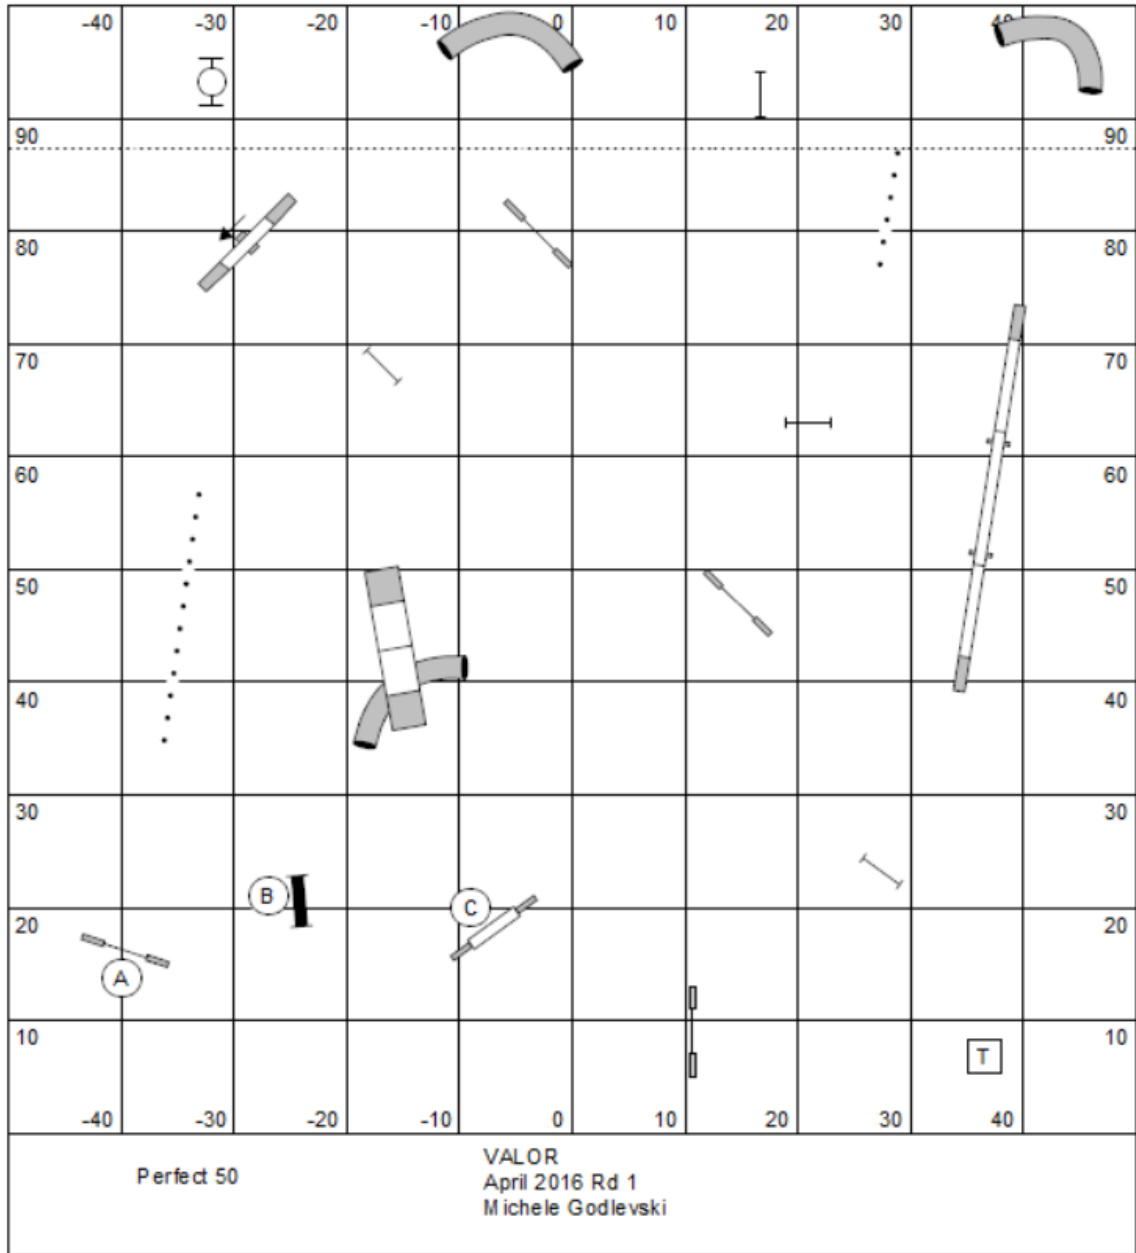

Expert Standard

VALOR  
 April 2016 Rd 1  
 Michele Godlevski

Intermediate Standard

VALOR  
 April 2016 Rd 1  
 Michele Godlevski

Beginner Standard

VALOR  
 April 2016 Rd 1  
 Michele Godlevski

Tunnel Jacks = Snooker Q  
 Beg = up to 5  
 Int = up to 6  
 Exp = up to 7