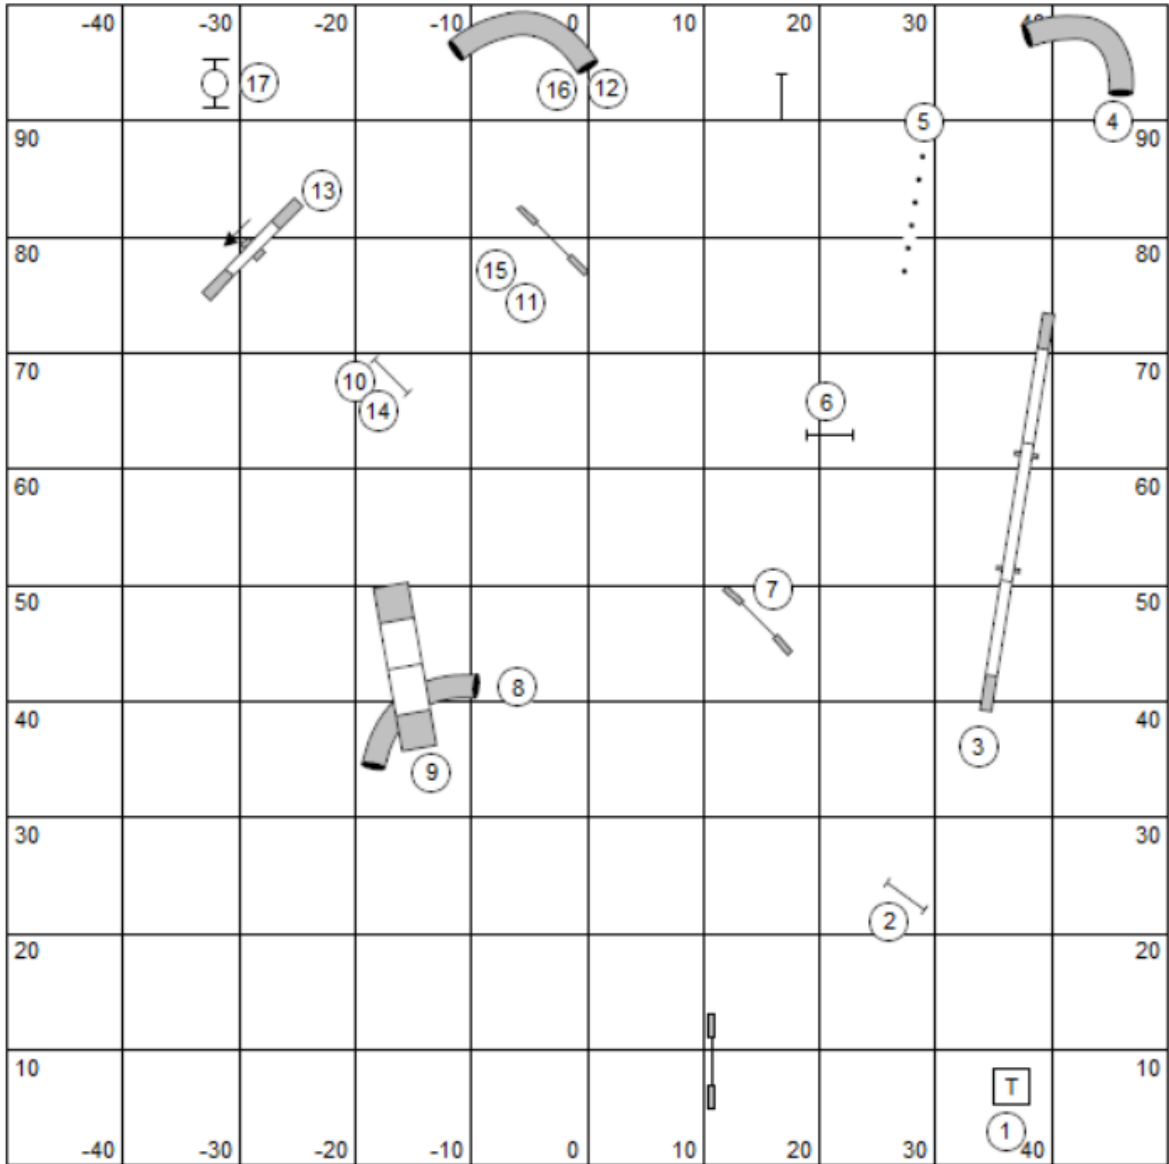

Expert Standard

VALOR  
 April 2016 Rd 1  
 Michele Godlevski

Intermediate Standard

VALOR  
 April 2016 Rd 1  
 Michele Godlevski

Beginner Standard

VALOR  
 April 2016 Rd 1  
 Michele Godlevski

Tunnel Jacks = Snooker Q  
 Beg = up to 5  
 Int = up to 6  
 Exp = up to 7