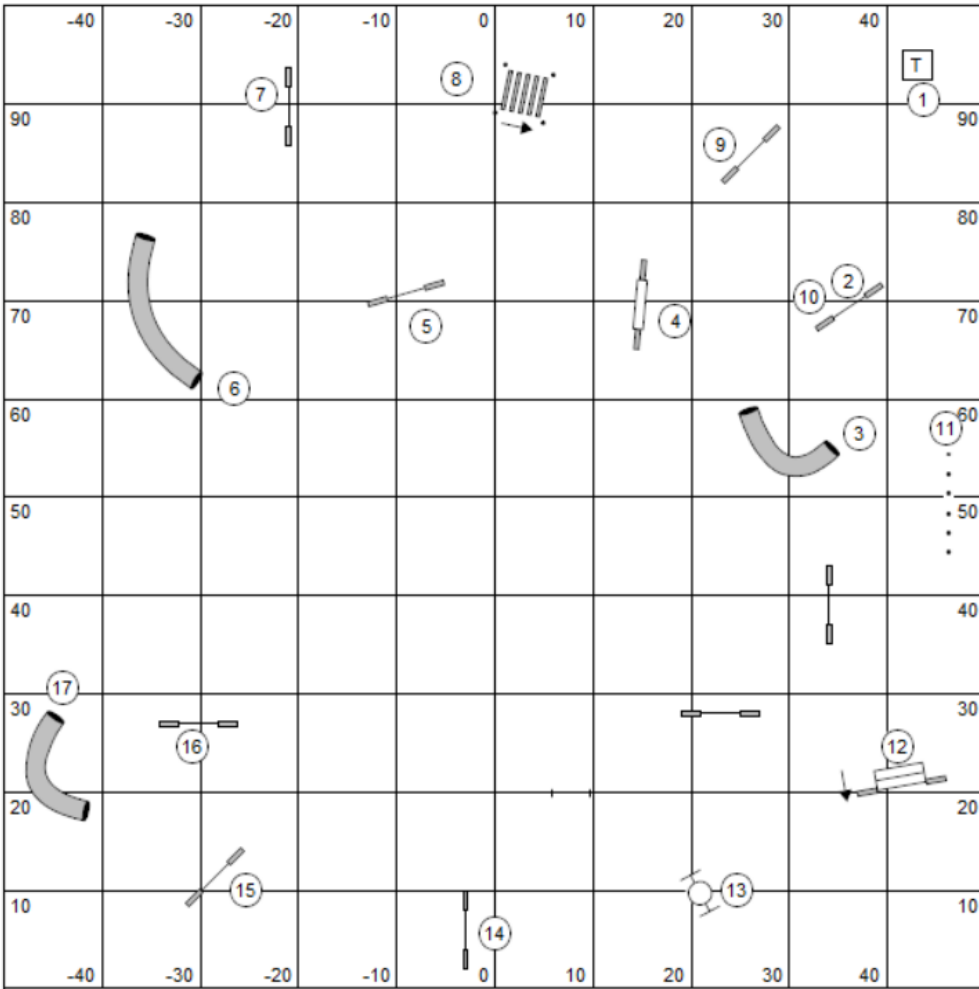

course set up map

VALOR  
 August 2016 Rd 1  
 Michele Godlevski

Tunnel Jacks (=Snooker)

VALOR  
 August 2016 Rd 1  
 Michele Godlevski

Int JWW course (= Jumpers) VALOR  
 August 2016 Rd 1  
 Michele Godlevski

Int JWW course (= Jumpers)

VALOR  
 August 2016 Rd 1  
 Michele Godlevski