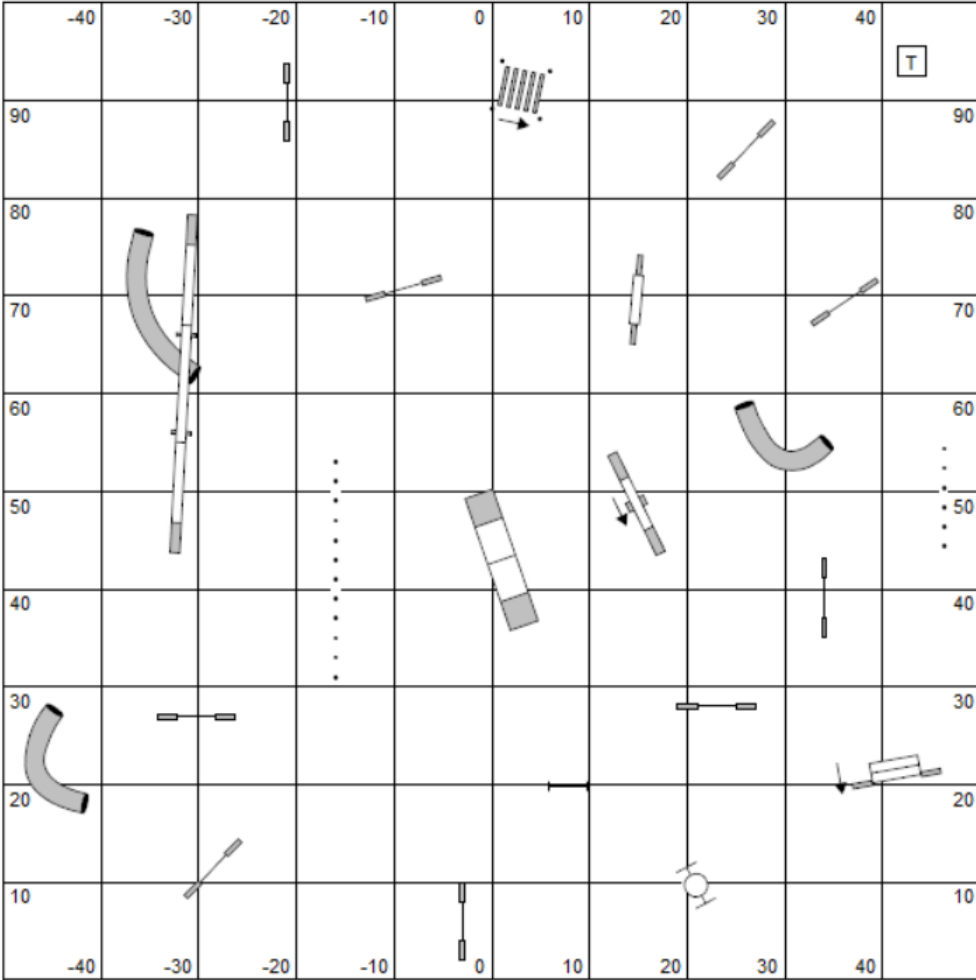

course set up map

VALOR  
 August 2016 Rd 1  
 Michele Godlevski

Tunnel Jacks (=Snooker)

VALOR  
 August 2016 Rd 1  
 Michele Godlevski

Int JWW course (= Jumpers) VALOR  
 August 2016 Rd 1  
 Michele Godlevski

Int JWW course (= Jumpers)

VALOR  
 August 2016 Rd 1  
 Michele Godlevski