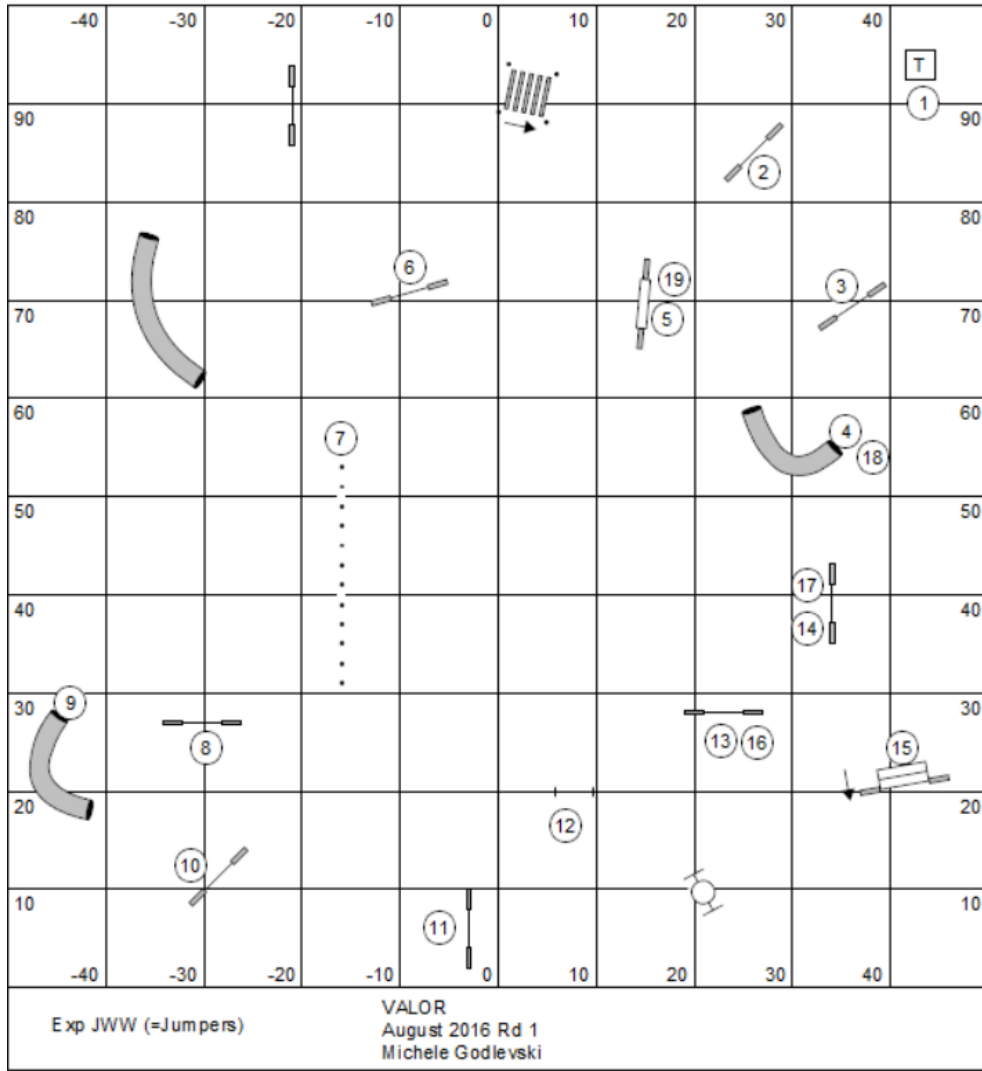

course set up map

VALOR  
 August 2016 Rd 1  
 Michele Godlevski

Tunnel Jacks (=Snooker)

VALOR  
 August 2016 Rd 1  
 Michele Godlevski

Int JWW course (= Jumpers) VALOR  
 August 2016 Rd 1  
 Michele Godlevski

Int JWW course (= Jumpers)

VALOR  
 August 2016 Rd 1  
 Michele Godlevski