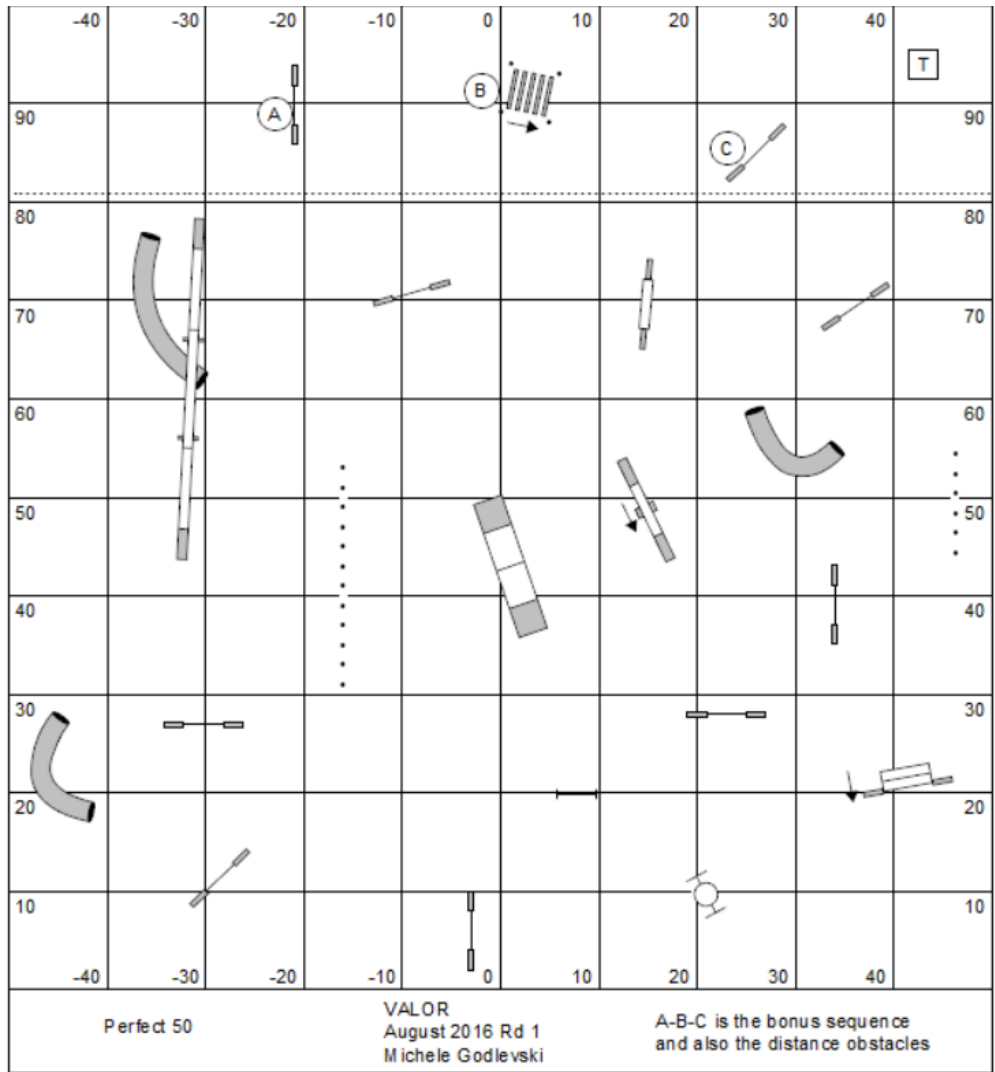

course set up map

VALOR  
 August 2016 Rd 1  
 Michele Godlevski

Tunnel Jacks (=Snooker)

VALOR  
 August 2016 Rd 1  
 Michele Godlevski

Int JWW course (= Jumpers) VALOR  
 August 2016 Rd 1  
 Michele Godlevski

Int JWW course (= Jumpers)

VALOR  
 August 2016 Rd 1  
 Michele Godlevski