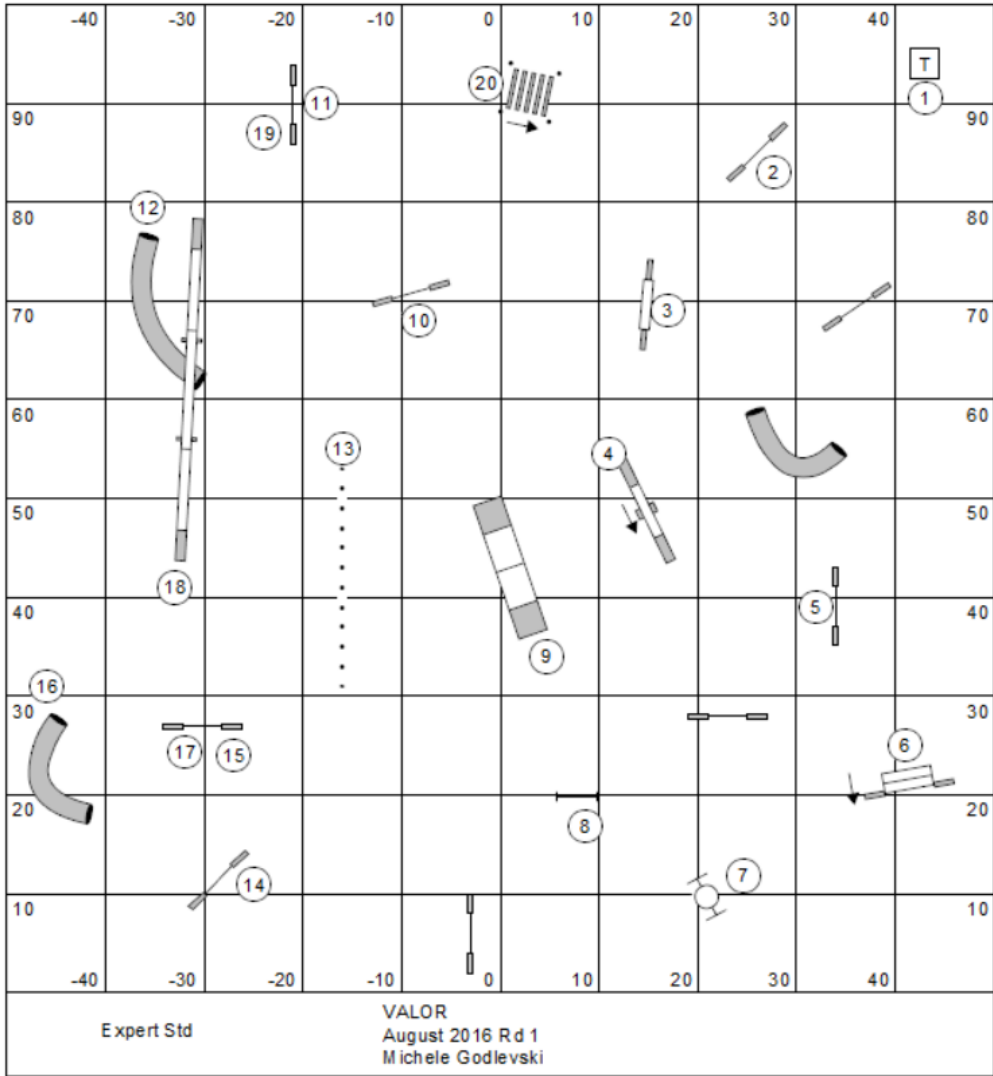

course set up map

VALOR  
 August 2016 Rd 1  
 Michele Godlevski

Tunnel Jacks (=Snooker)

VALOR  
 August 2016 Rd 1  
 Michele Godlevski

Int JWW course (= Jumpers) VALOR  
 August 2016 Rd 1  
 Michele Godlevski

Int JWW course (= Jumpers)

VALOR  
 August 2016 Rd 1  
 Michele Godlevski