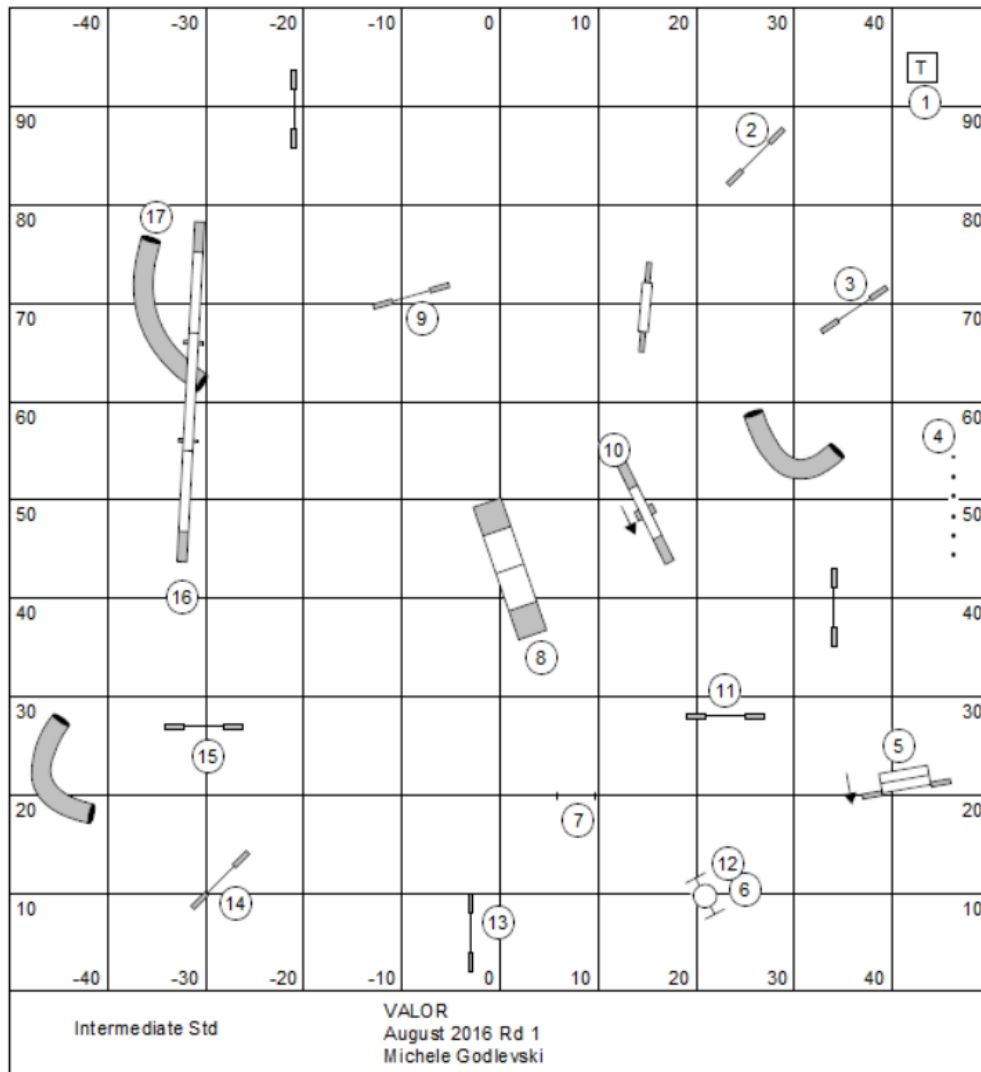

course set up map

VALOR  
 August 2016 Rd 1  
 Michele Godlevski

Tunnel Jacks (=Snooker)

VALOR  
 August 2016 Rd 1  
 Michele Godlevski

Int JWW course (= Jumpers) VALOR  
 August 2016 Rd 1  
 Michele Godlevski

Int JWW course (= Jumpers)

VALOR  
 August 2016 Rd 1  
 Michele Godlevski