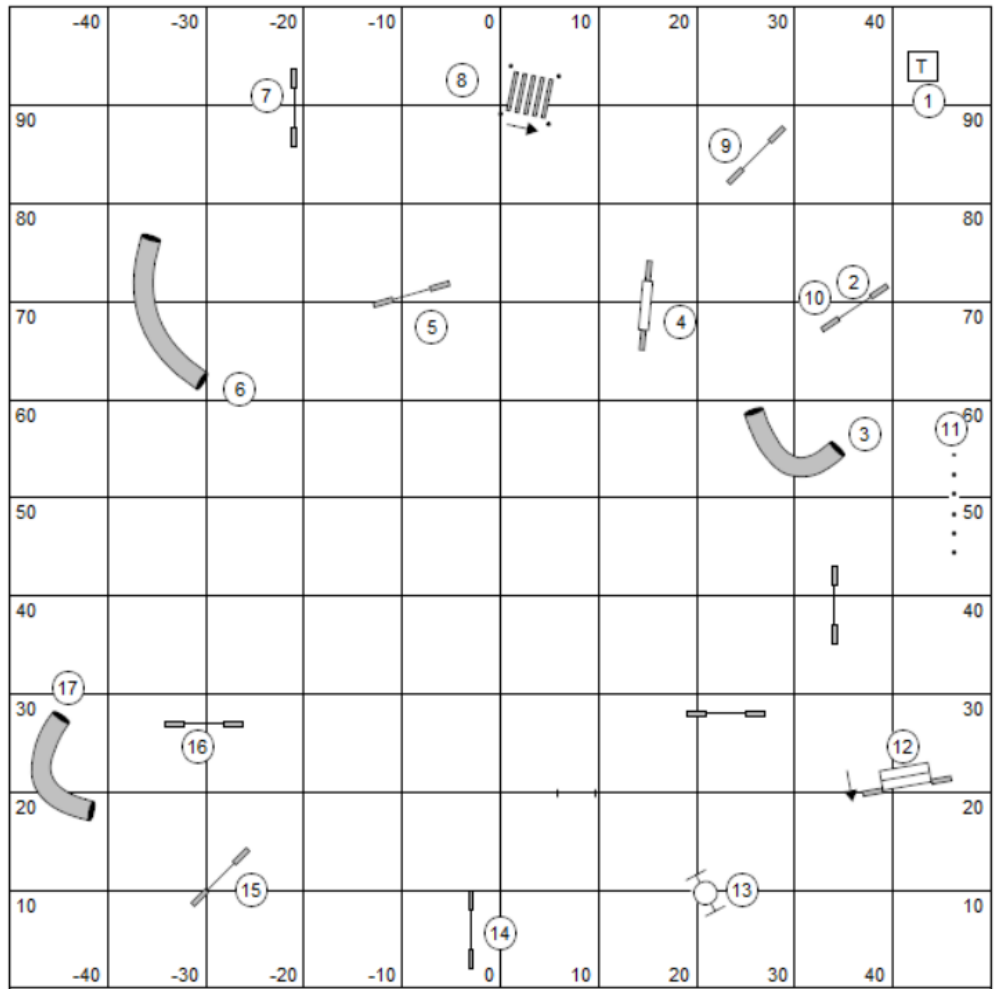

course set up map

VALOR  
 August 2016 Rd 1  
 Michele Godlevski

Tunnel Jacks (=Snooker)

VALOR  
 August 2016 Rd 1  
 Michele Godlevski

Int JWW course (= Jumpers) VALOR  
 August 2016 Rd 1  
 Michele Godlevski

Int JWW course (= Jumpers)

VALOR  
 August 2016 Rd 1  
 Michele Godlevski