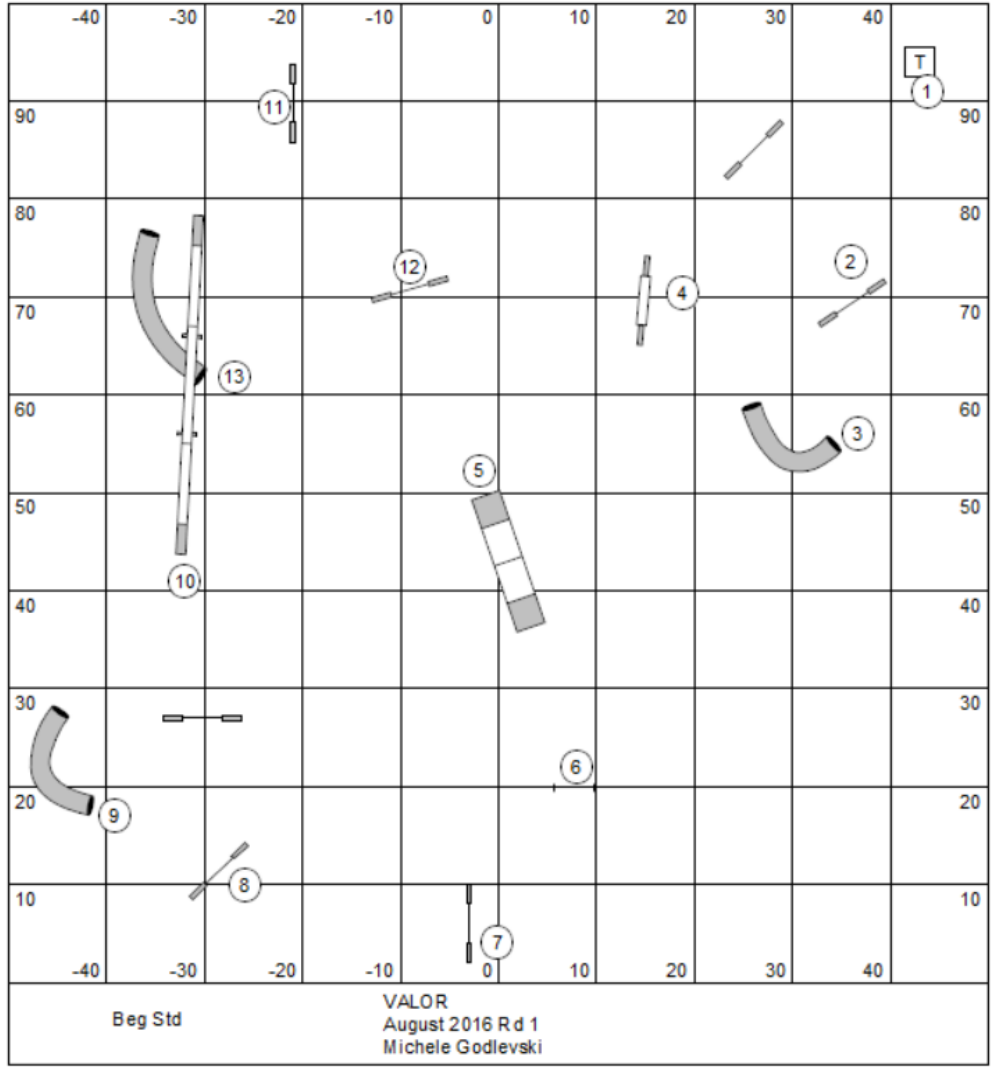

course set up map

VALOR  
 August 2016 Rd 1  
 Michele Godlevski

Tunnel Jacks (=Snooker)

VALOR  
 August 2016 Rd 1  
 Michele Godlevski

Int JWW course (= Jumpers) VALOR  
 August 2016 Rd 1  
 Michele Godlevski

Int JWW course (= Jumpers)

VALOR  
 August 2016 Rd 1  
 Michele Godlevski