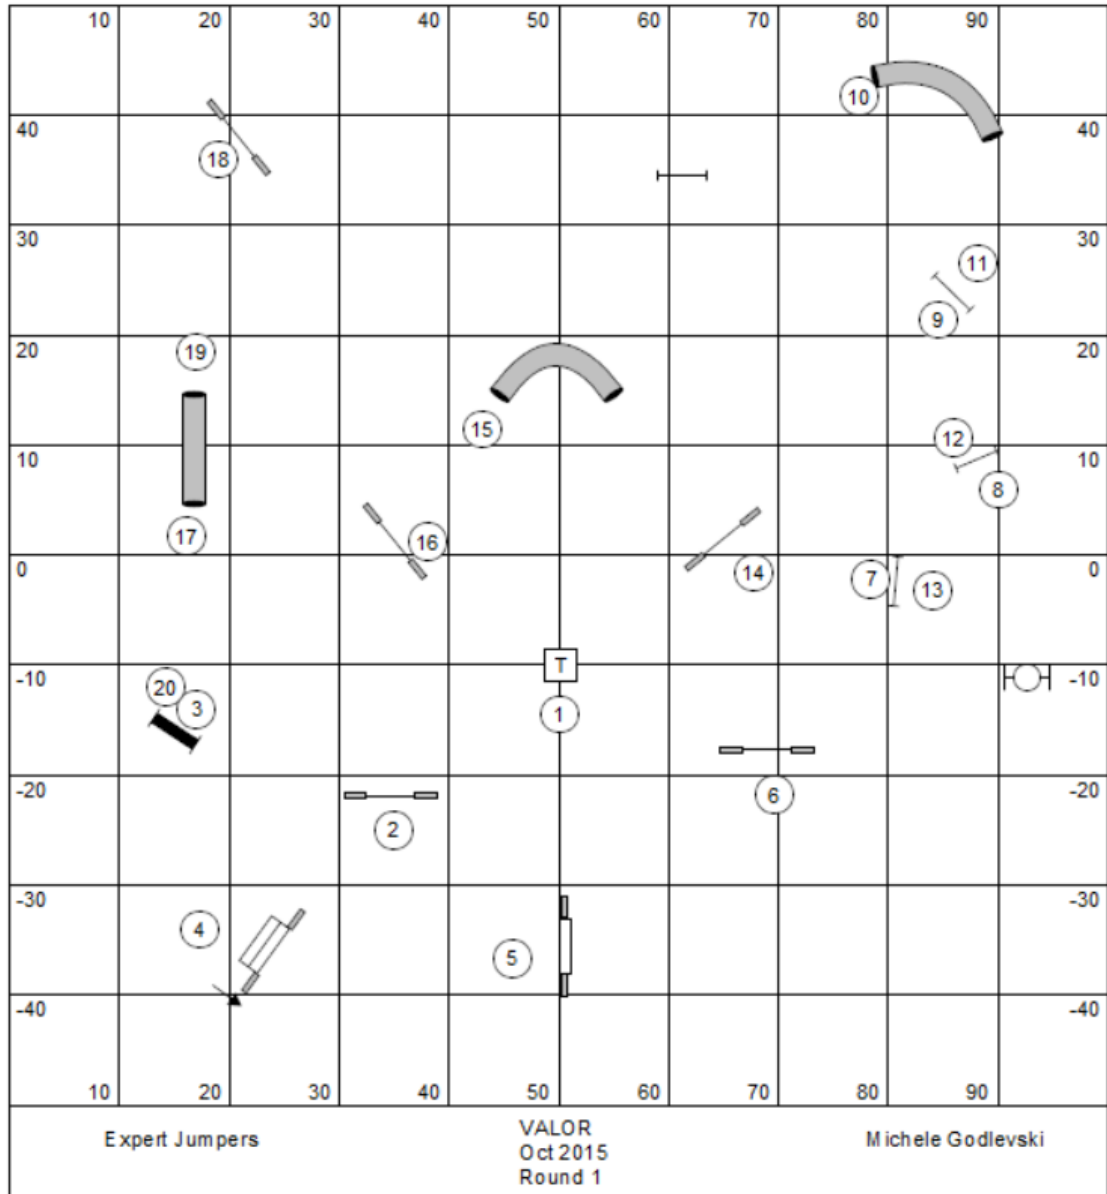

Intermediate Std

VALOR
Oct 2015
Round 1

Michele Godlevski

Beginner Std

VALOR
Oct 2015
Round 1

Michele Godlevski

Intermediate Jumpers

VALOR
 Oct 2015
 Round 1

Michele Godlevski

Beginner Jumpers

VALOR
Oct 2015
Round 1

Michele Godlevski

handler on other side of line doubles points
 A-B-C = 10 bonus pts

VALOR
 Oct 2015
 Round 1

Perfect 50

Michele Godlevski