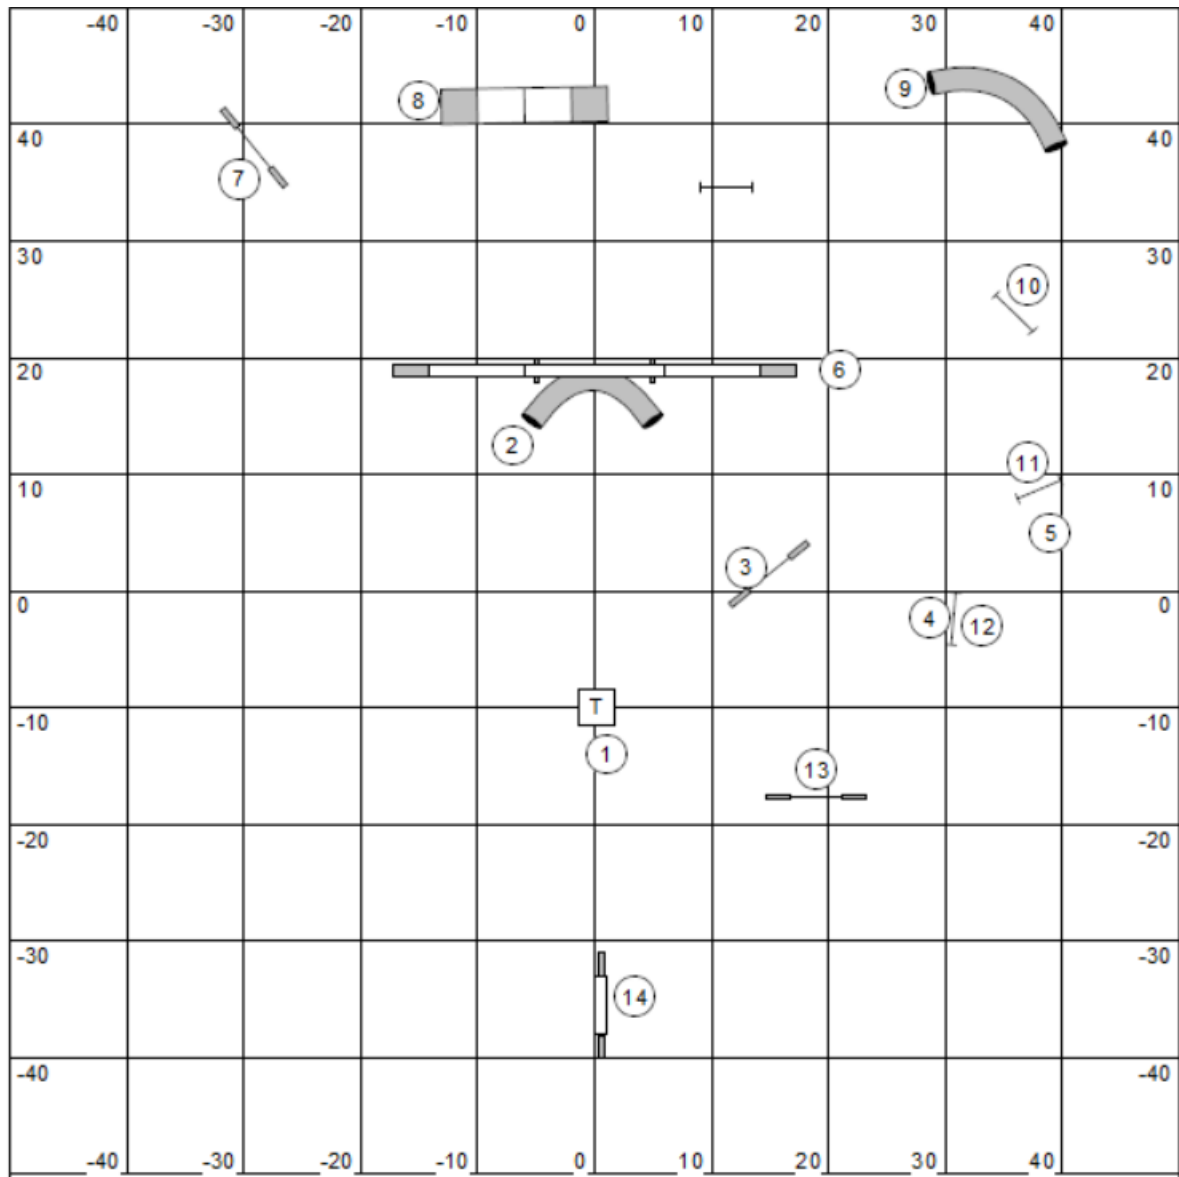

Beginner Std

VALOR
Oct 2015
Round 1

Michele Godlevski