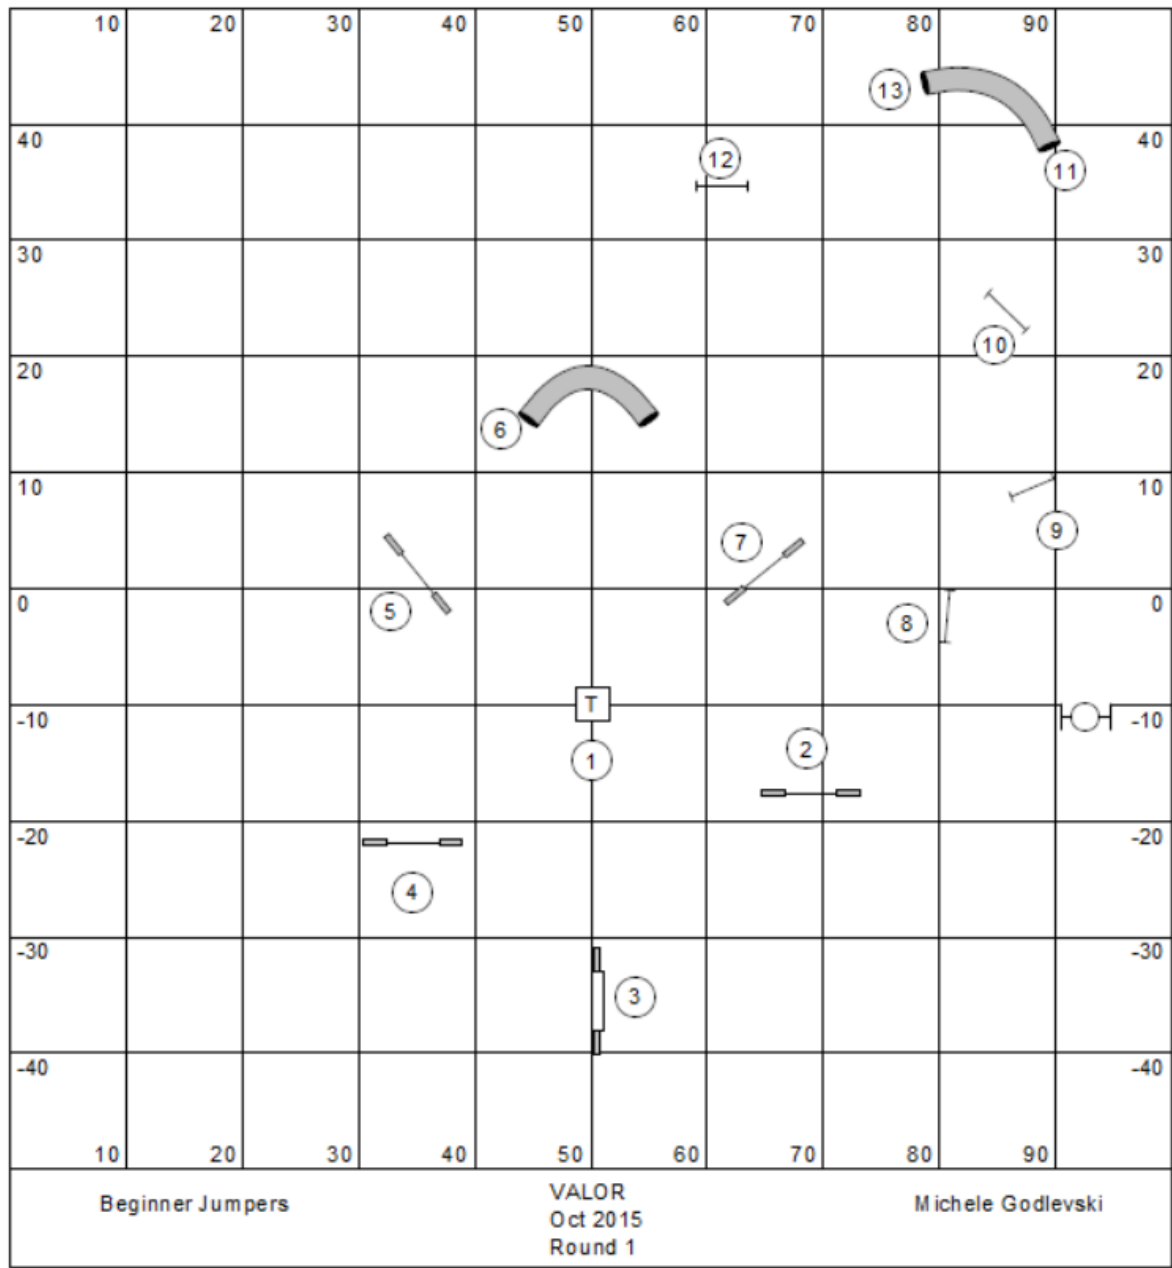

Michele Godlevski

Beginner Jumpers

VALOR
Oct 2015
Round 1

Michele Godlevski

handler on other side of line doubles points
 A-B-C = 10 bonus pts

VALOR
 Oct 2015
 Round 1

Perfect 50

Michele Godlevski