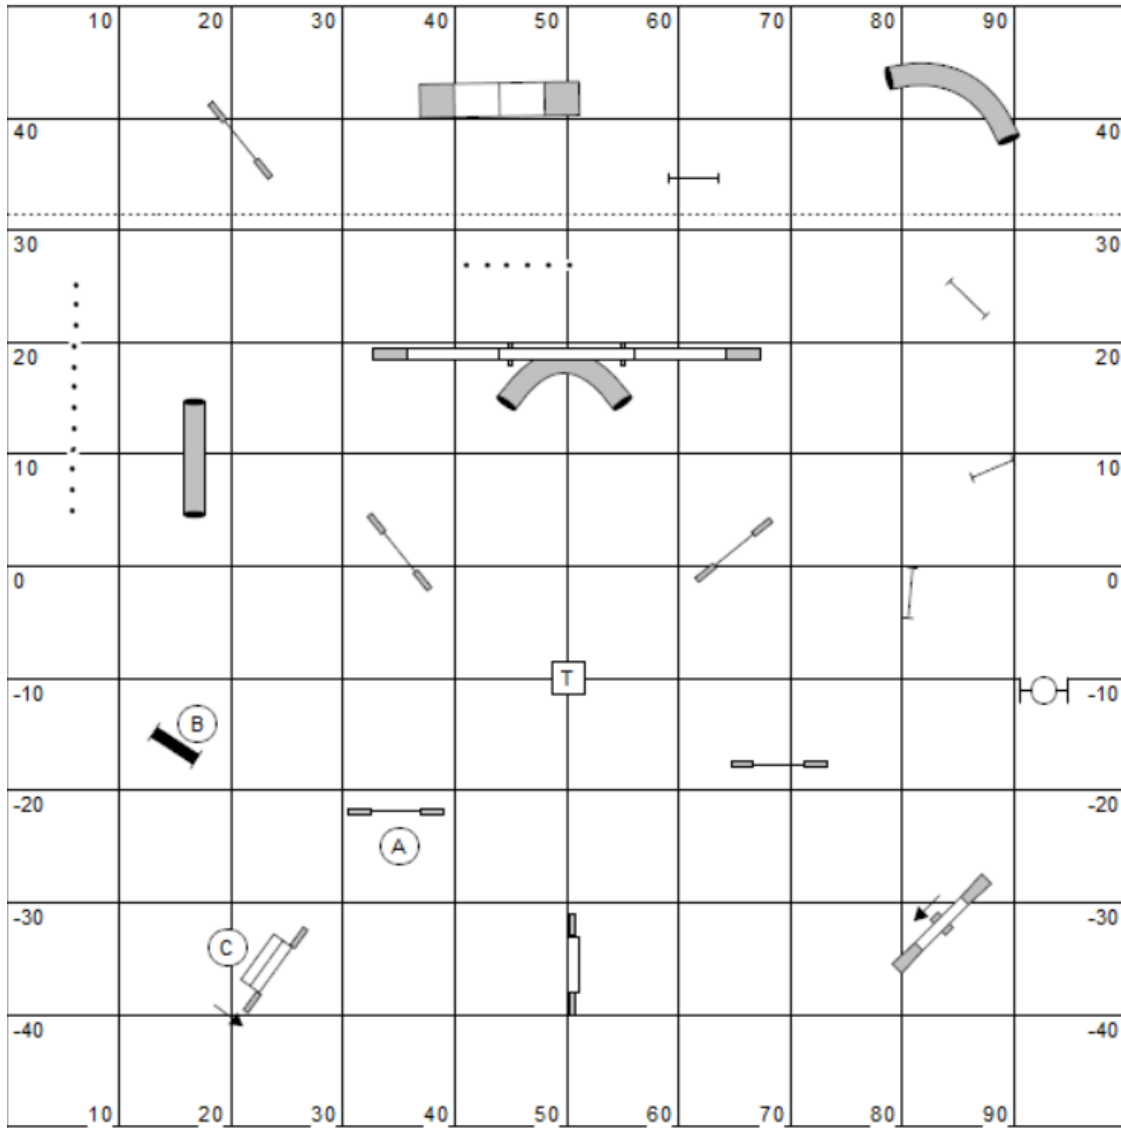

Michele Godlevski

Beginner Jumpers

VALOR
Oct 2015
Round 1

Michele Godlevski

handler on other side of line doubles points
 A-B-C = 10 bonus pts

VALOR
 Oct 2015
 Round 1

Perfect 50

Michele Godlevski