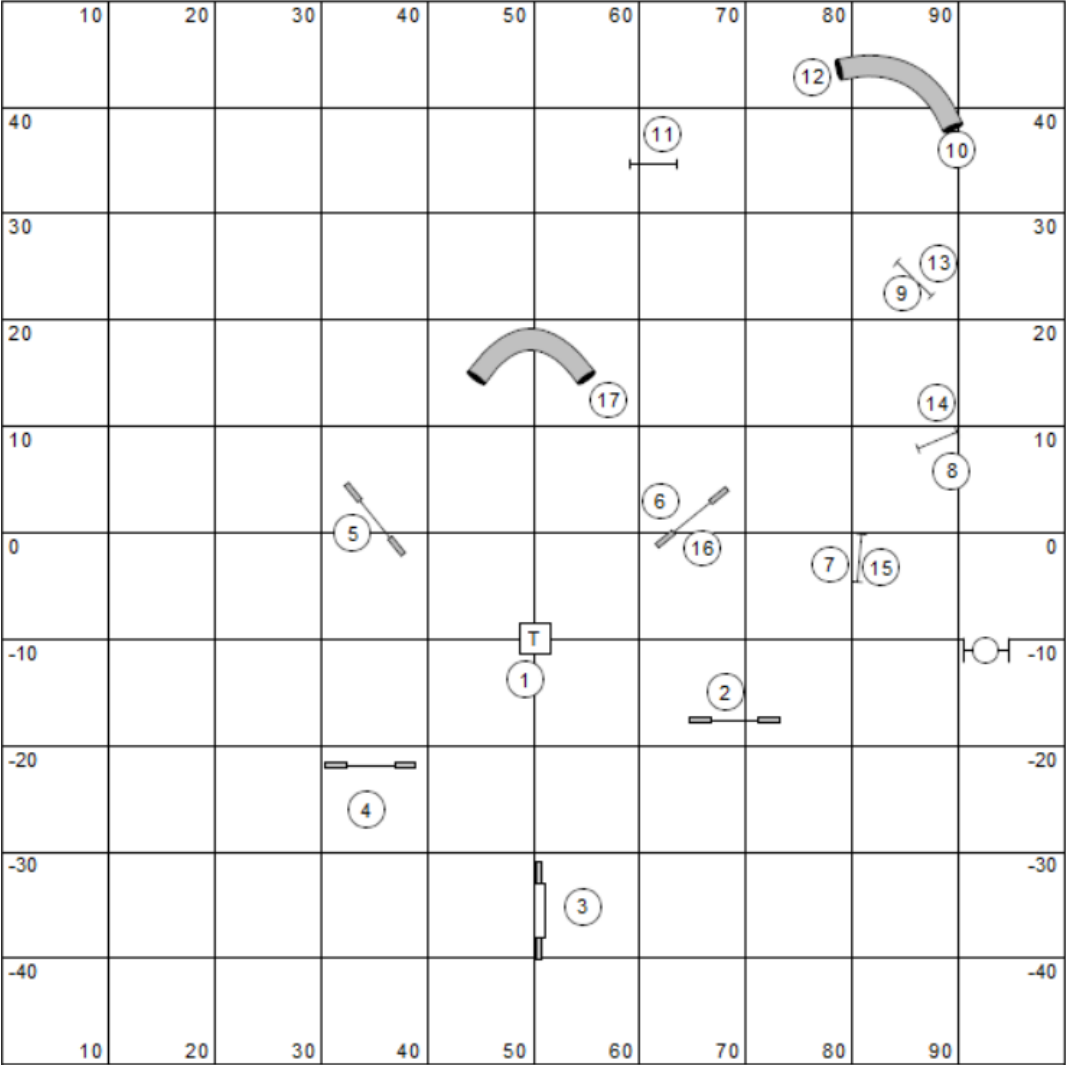

Intermediate Jumpers

VALOR
Oct 2015
Round 1

Michele Godlevski